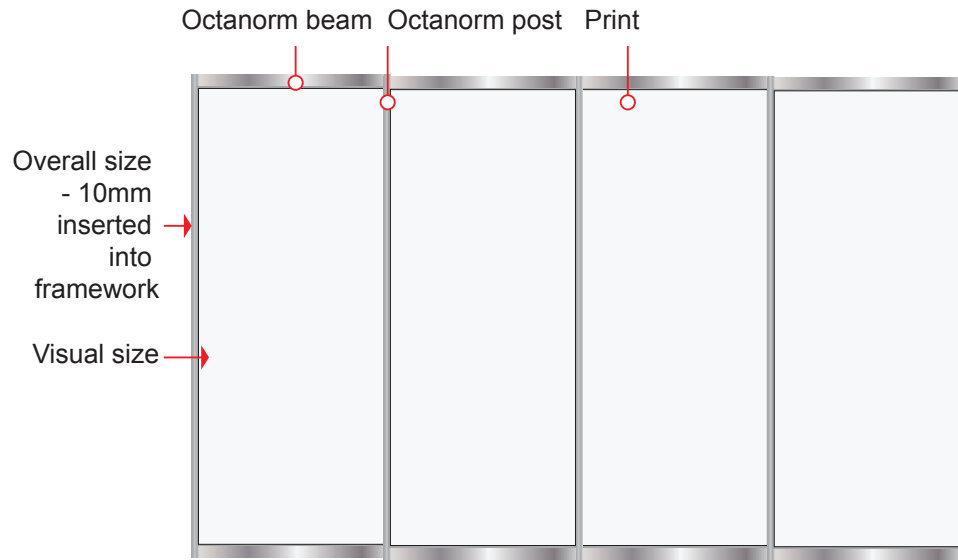

ExpoTas: 4m Registration Booth Printing Dimensions

Rego Rear Wall - Full Size Panels x4
Overall Size = 2360H x 970W mm
(Visual Size = 2340H x 950W mm)

4m Fascia x1
Overall Size = 3940W x 220H mm
(visual Size = 3920W x 200H mm)

Rego Counter Fronts x3
Overall Size = 1120W x 1130H mm
(visual Size = 1100W x 1110H mm)

Artwork Specifications:

- Set artwork to suit overall size
- Outline all fonts
- Ensure raster elements (i.e. images) are high resolution to output at 100%
- Embed all images within artwork (do not link images)
- Flatten artwork if using complex layers
- Apply crop marks to the artwork's overall size (not the visual size) with 10mm bleed all sides
- Output artwork as a PressReady PDF file or high resolution jpeg