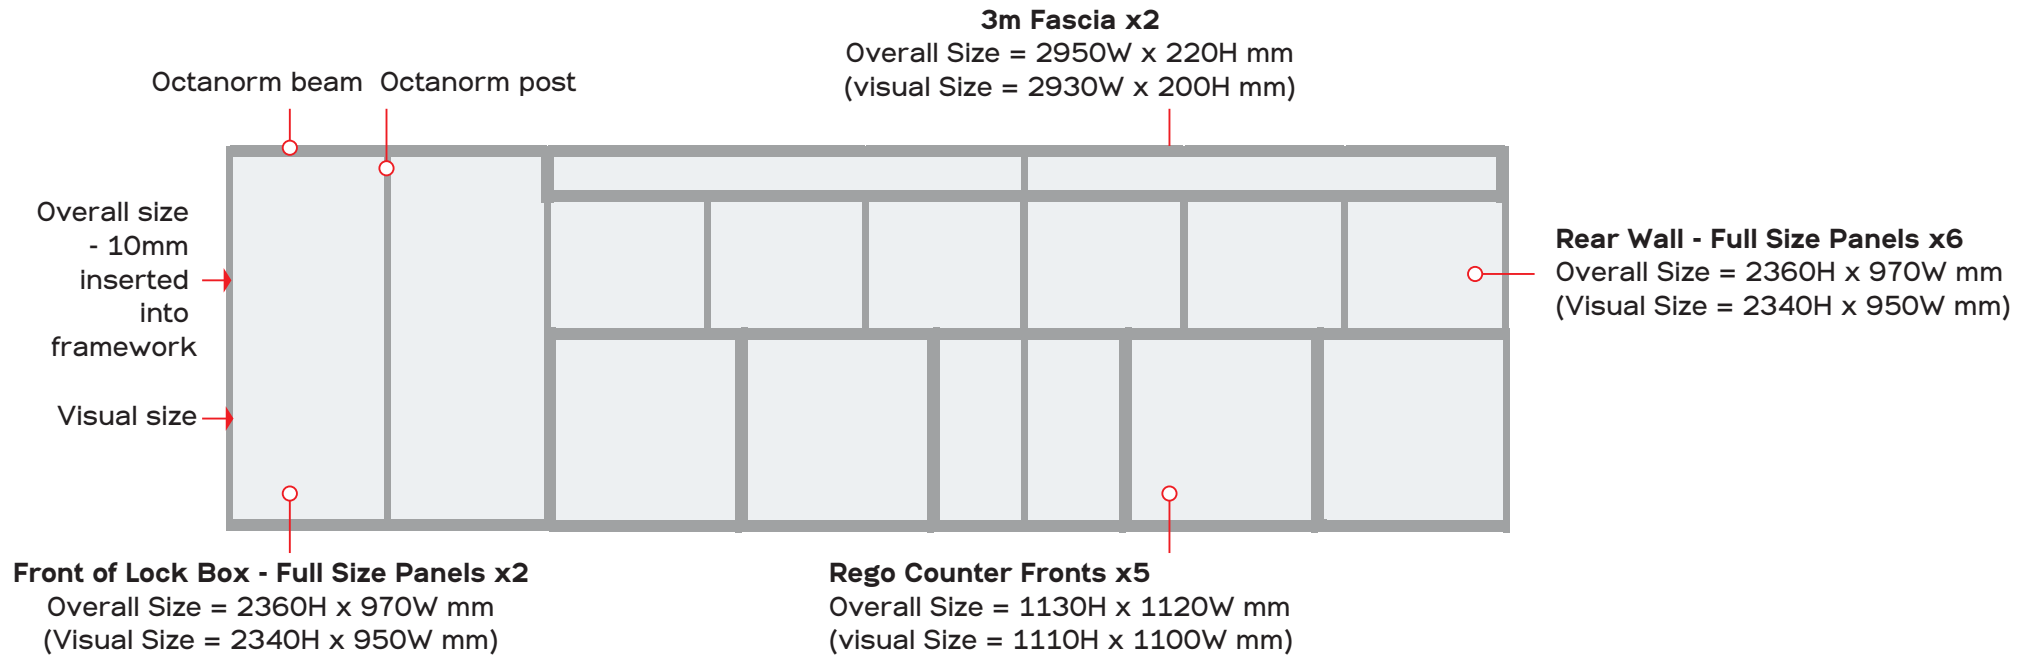

ExpoTas: 6m Registration Booth with 2 panel Lock Box (Standard) Dimensions (x8 panels total)

exhibitions@expotas.com.au
www.expotas.com.au

<https://expotas.com.au/printing-specifications/>
Updated 20 April 2022