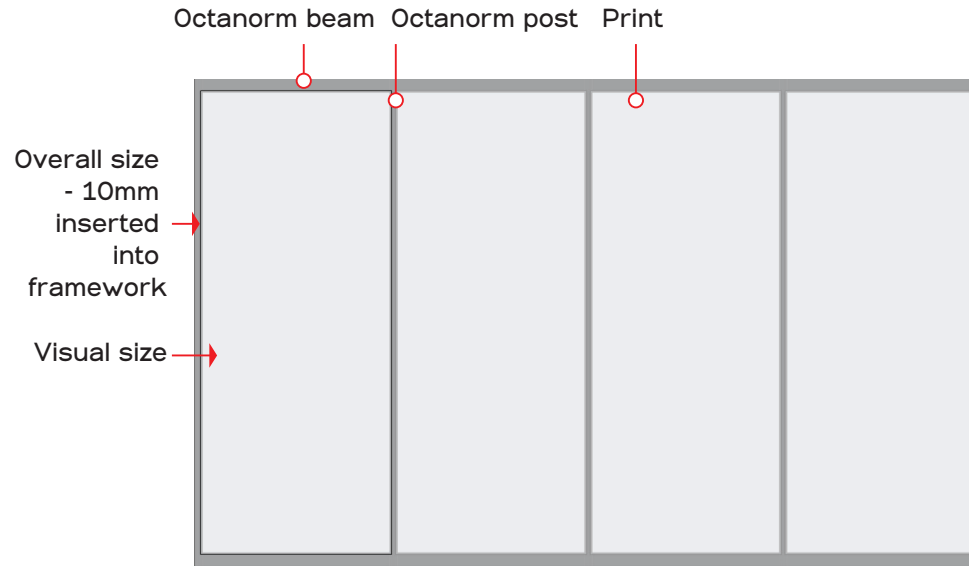

# ExpoTas: 4m Registration Booth Printing Dimensions

**Rego Rear Wall - Full Size Panels x6**  
Overall Size = 2360H x 970W mm  
(Visual Size = 2340H x 950W mm)

**4m Fascia x1**  
Overall Size = 3930W x 220H mm  
(visual Size = 3910W x 200H mm)

**Rego Counter Fronts x3**  
Overall Size = 1120W x 1130H mm  
(visual Size = 1100W x 1110H mm)